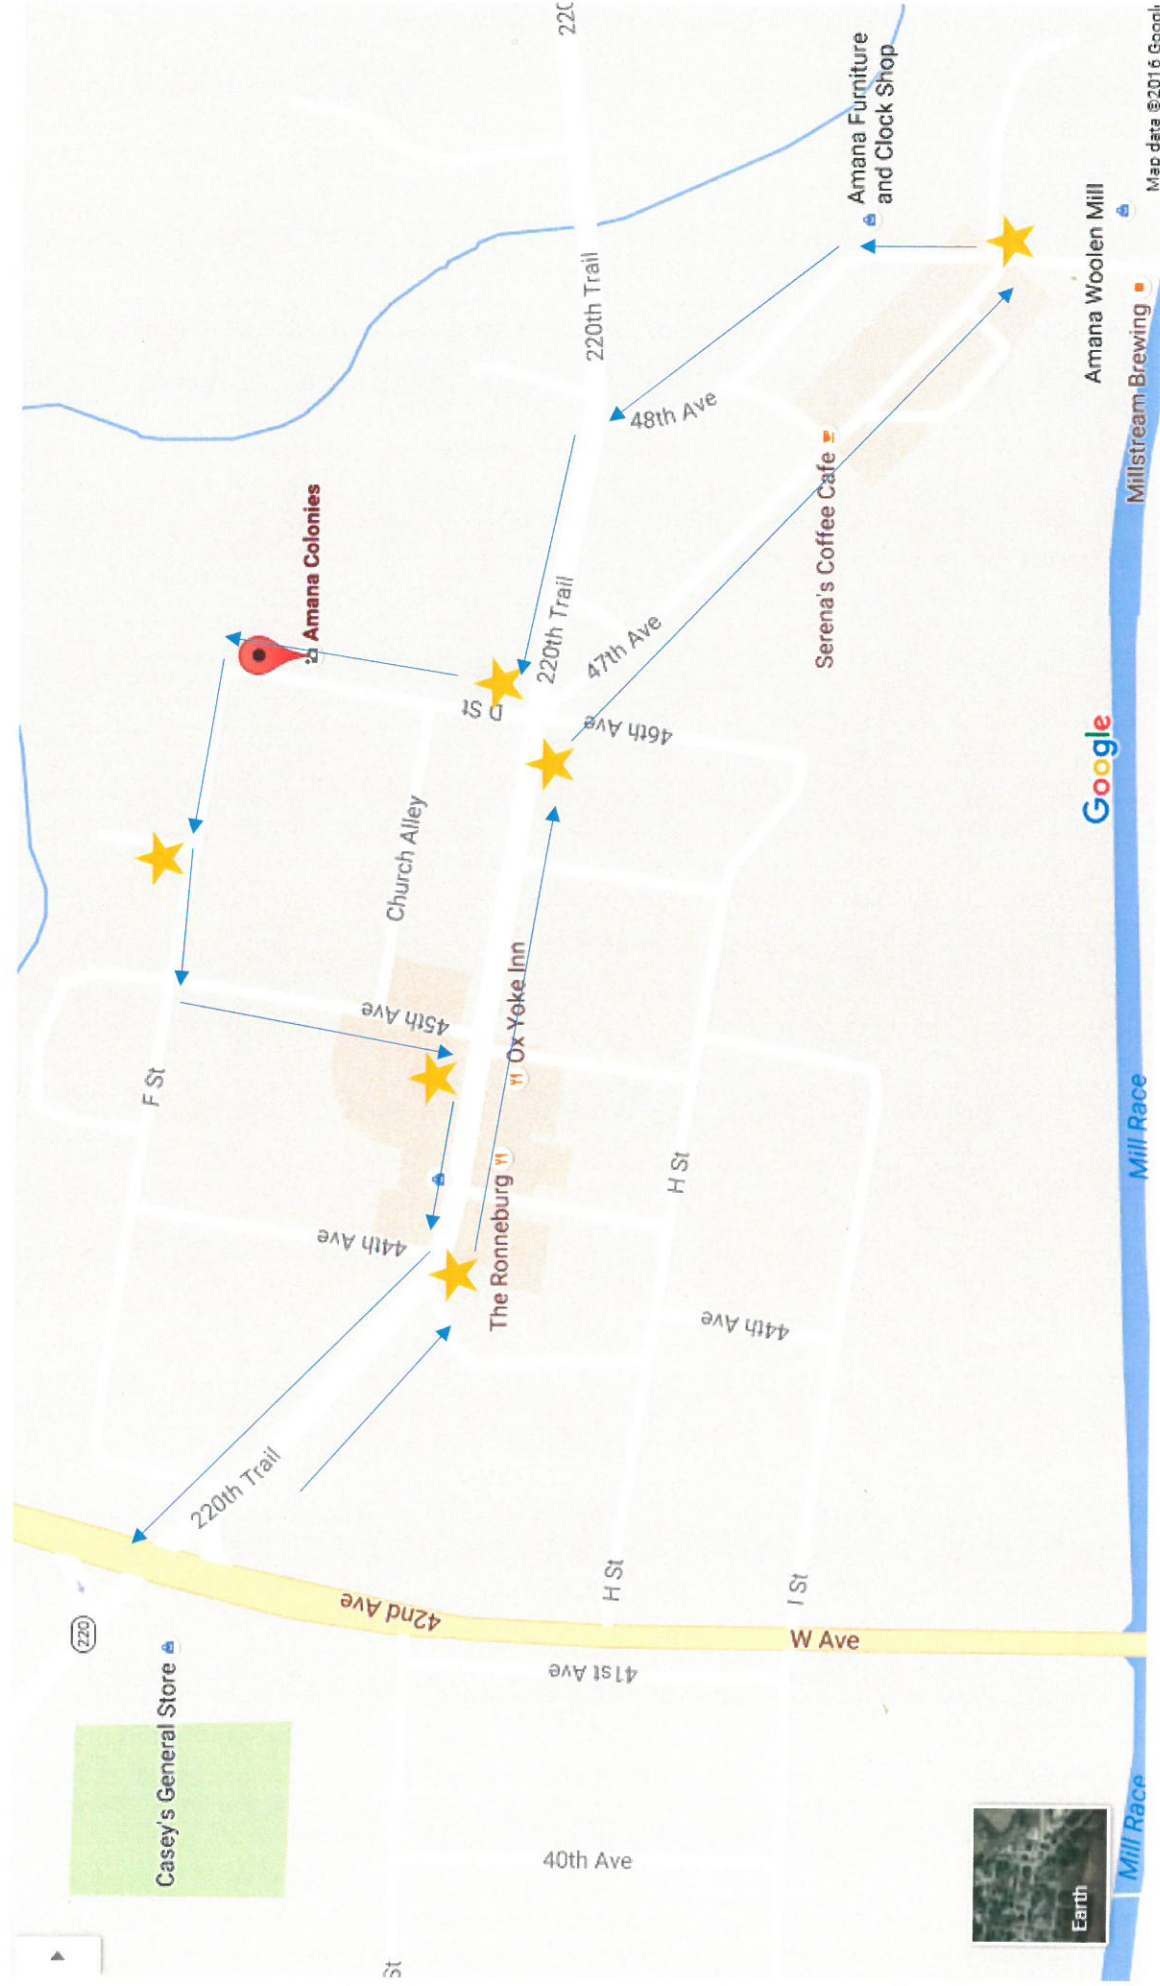

Oktoberfest Shuttle

2017 Schedule

- 8:30 am – Pick up at Ramada
- 9:00 am – 11:00 am – Parade Express Route from Parking Lot to town entrance
- 11:00 am – 2:00 pm – Amana Route
- 2:15 pm – Festhalle to Ramada
- 2:30 pm – Ramada Pick-Up / Drop-Off
- 3:00 pm – 10:30 pm – Amana Route
- 10:30 pm – Last Shuttle from Festhalle to RV Lot
- 10:45pm – Last Shuttle from Festhalle to Ramada
- 11:00 pm – Last Drop Off at Ramada

WHITE CROSS
CELLARS

Ficklerman
WINERY

 **RAMADA**
WILLIAMSBURG, IA

Wasserbahn
WATERPARK RESORT