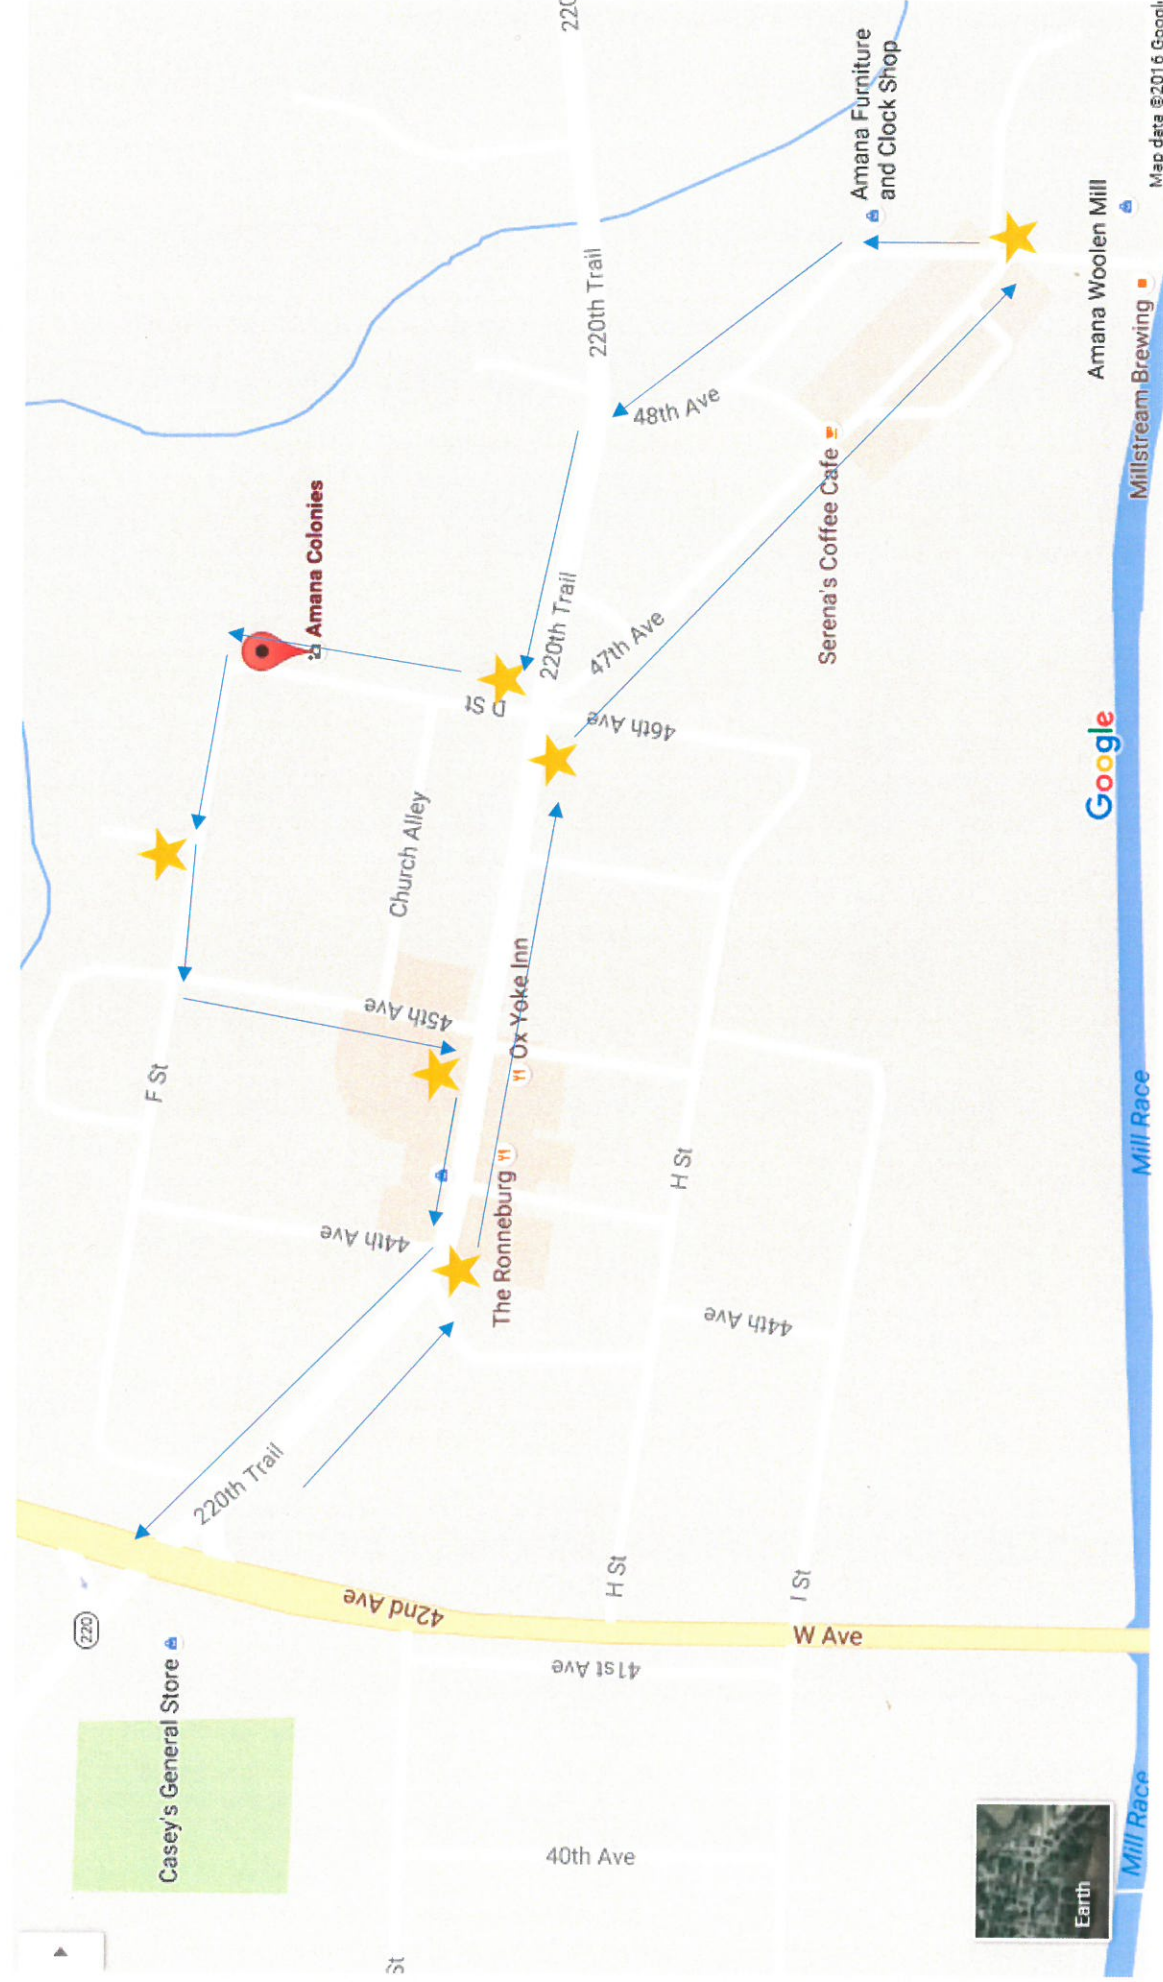

Oktoberfest Shuttle

2017 Schedule

- 8:30 am – Pick up at Ramada
- 9:00 am – 11:00 am – Parade Express Route from Parking Lot to town entrance
- 11:00 am – 2:00 pm – Amana Route
- 2:15 pm – Festhalle to Ramada
- 2:30 pm – Ramada Pick-Up / Drop-Off
- 3:00 pm – 10:30 pm – Amana Route
- 10:30 pm – Last Shuttle from Festhalle to RV Lot
- 10:45pm – Last Shuttle from Festhalle to Ramada
- 11:00 pm – Last Drop Off at Ramada

WHITE CROSS
CELLARS

Ficklerman
WINERY

 **RAMADA**
WILLIAMSBURG, IA

Wasserbahn
WATERPARK RESORT