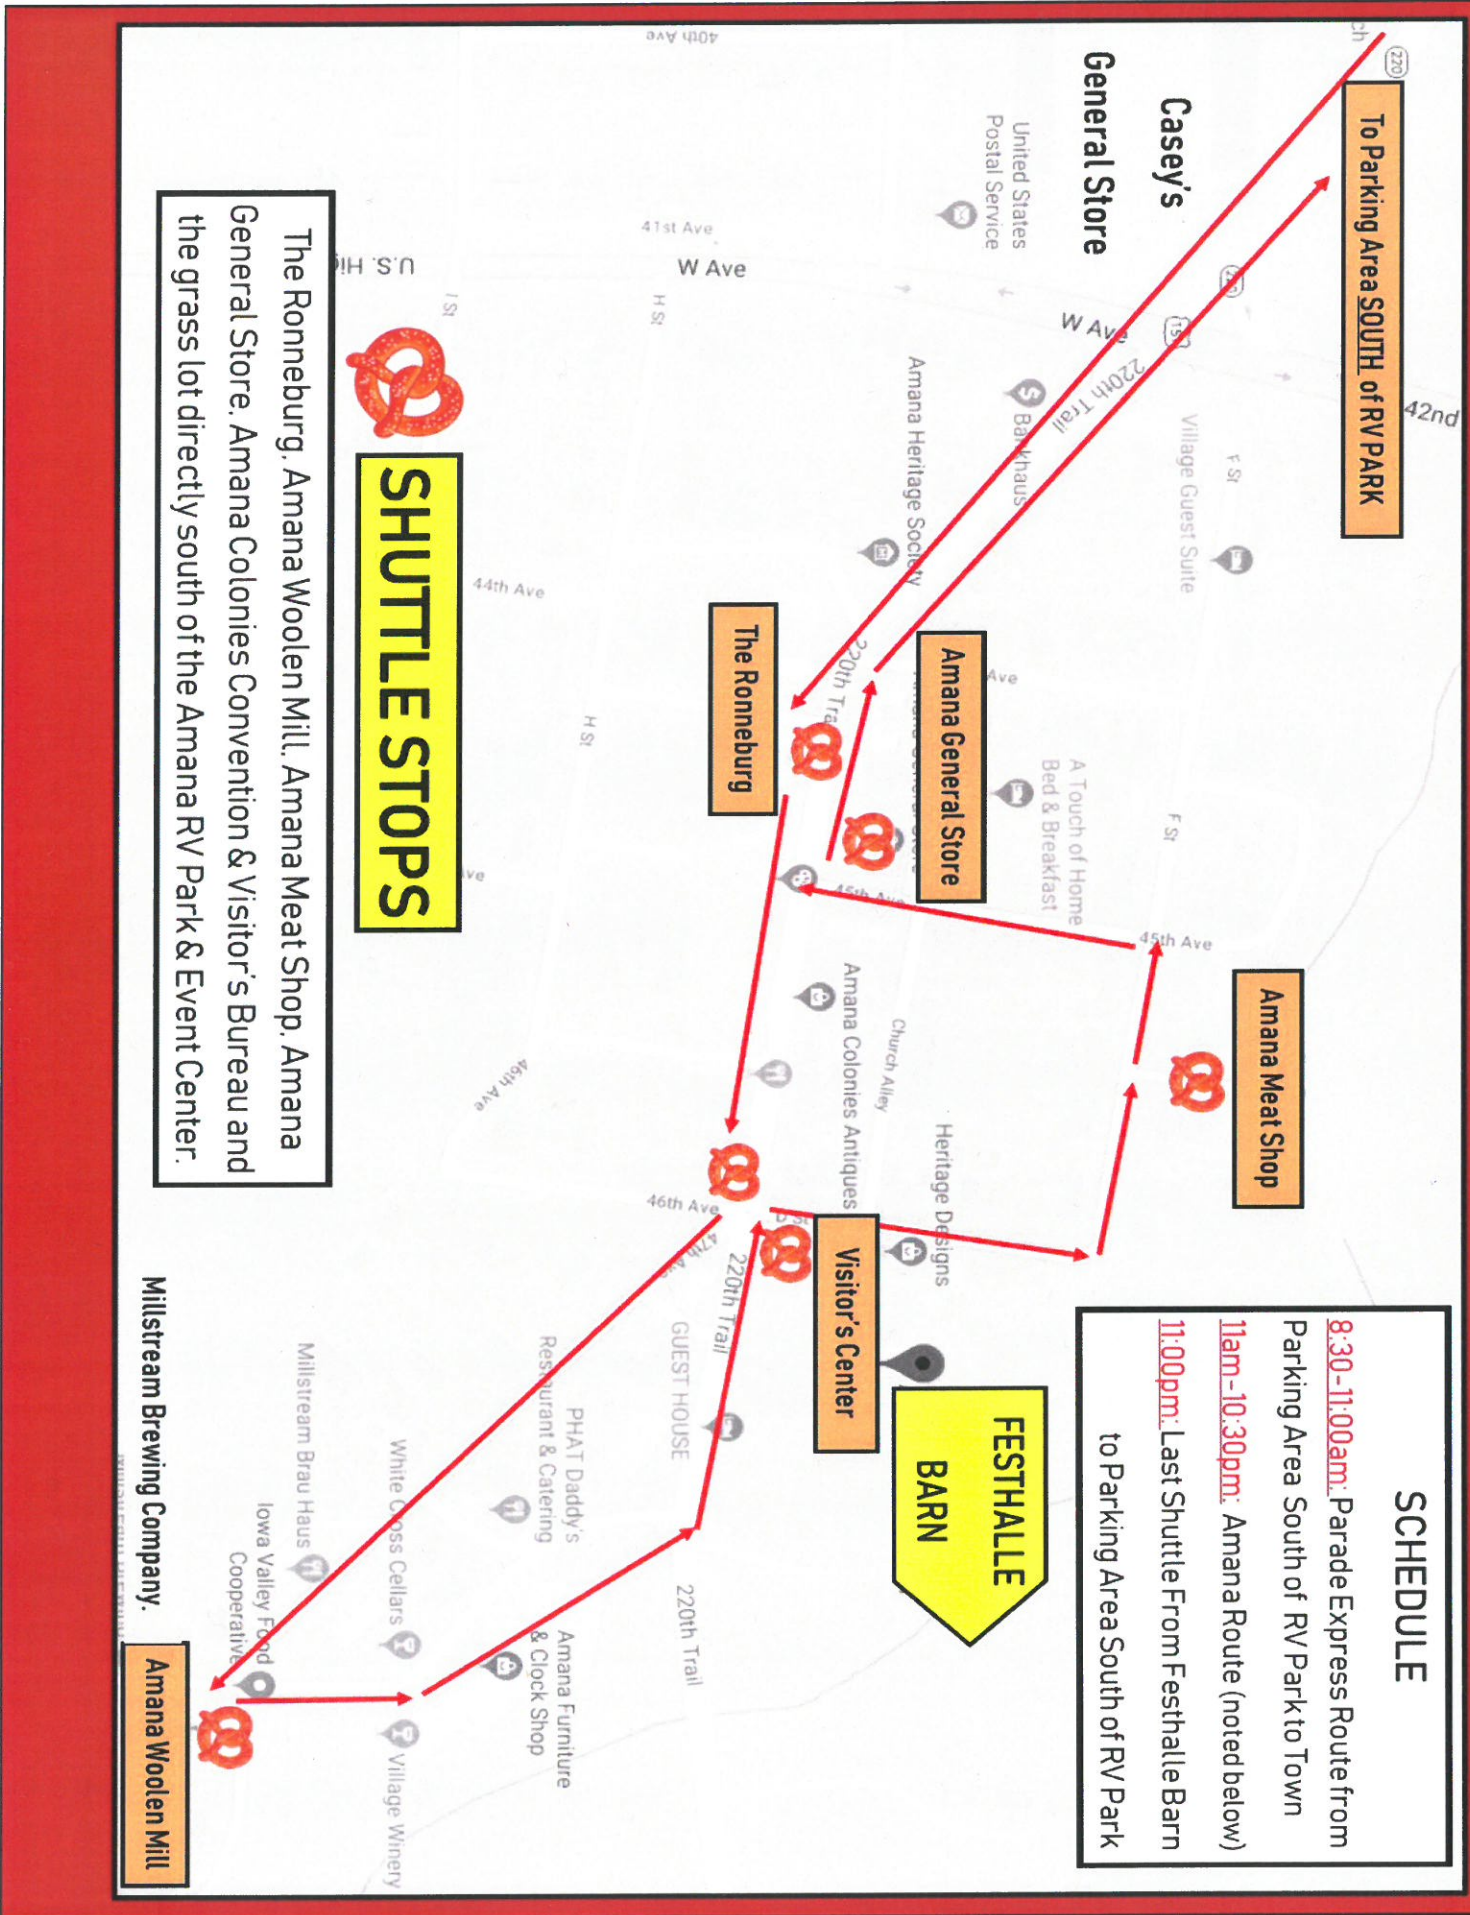

2018 OKTOBERFEST SHUTTLE

To Parking Area SOUTH of RV PARK

Casey's
General Store

FESTHALLE
BARN

SCHEDULE
8:30 - 11:00am: Parade Express Route from Parking Area South of RV Park to Town
11am - 10:30pm: Amana Route (noted below)
11:00pm: Last Shuttle From Festhalle Barn to Parking Area South of RV Park

The Ronneburg

SHUTTLE STOPS

The Ronneburg, Amana Woolen Mill, Amana Meat Shop, Amana General Store, Amana Colonies Convention & Visitor's Bureau and the grass lot directly south of the Amana RV Park & Event Center.

Millstream Brewing Company.

Amana Woolen Mill

WHITE CROSS
CELLARS

The Berkman
WINERY

COMPASS MEMORIAL
HEALTHCARE

Discover the difference

BROOM & BASKET SHOP
WEST AMANA
 THE GIANT ROCKER